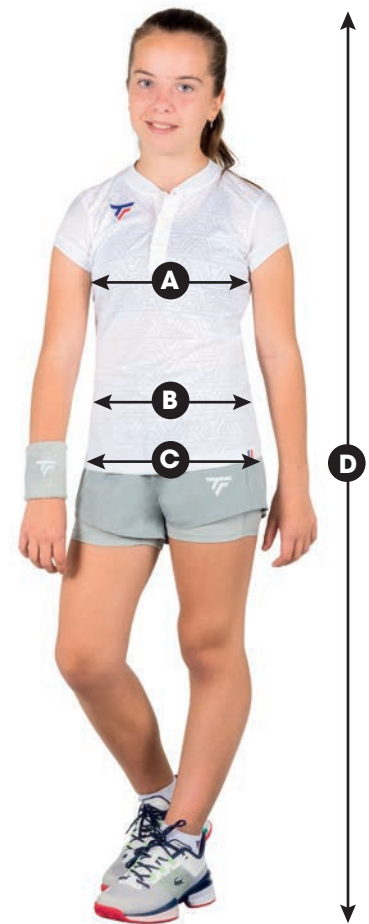

SIZE GUIDE

How to know the right size?

To know your measurements and thus your clothing sizes, take a measuring tape and then take your measurements horizontally, at the widest place without tightening.

MEN						
SIZE	XS	S	M	L	XL	XXL
Chest size in cm	83-93	93-97	97-101	101-105	105-110	110-115
Waist measurement in cm	74-78	78-82	82-86	86-90	90-95	95-100
Hips in cm	88-92	92-96	96-100	100-104	104-109	109-114

WOMEN					
SIZE	XS	S	M	L	XL
Chest size in cm	83-87	87-91	91-95	95-100	100-105
Waist measurement in cm	67-71	71-75	75-79	79-83	83-88
Hips in cm	87-91	91-95	95-99	99-104	104-109

BOYS				
SIZE	6/8 years old	8/10 years old	10/12 years old	12/14 years old
Chest size in cm	60-66	66-72	72-78	78-85
Waist measurement in cm	56-60	60-64	64-68	68-72
Hips in cm	62-68	68-74	74-80	80-86
Height in cm	118-130	130-142	142-154	154-166

GIRLS				
SIZE	6/8 years old	8/10 years old	10/12 years old	12/14 years old
Chest size in cm	60-65	65-70	70-75	75-81
Waist measurement in cm	54-58	58-62	62-66	66-70
Hips in cm	65-70	70-75	75-80	80-85
Height in cm	118-130	130-142	142-154	154-166